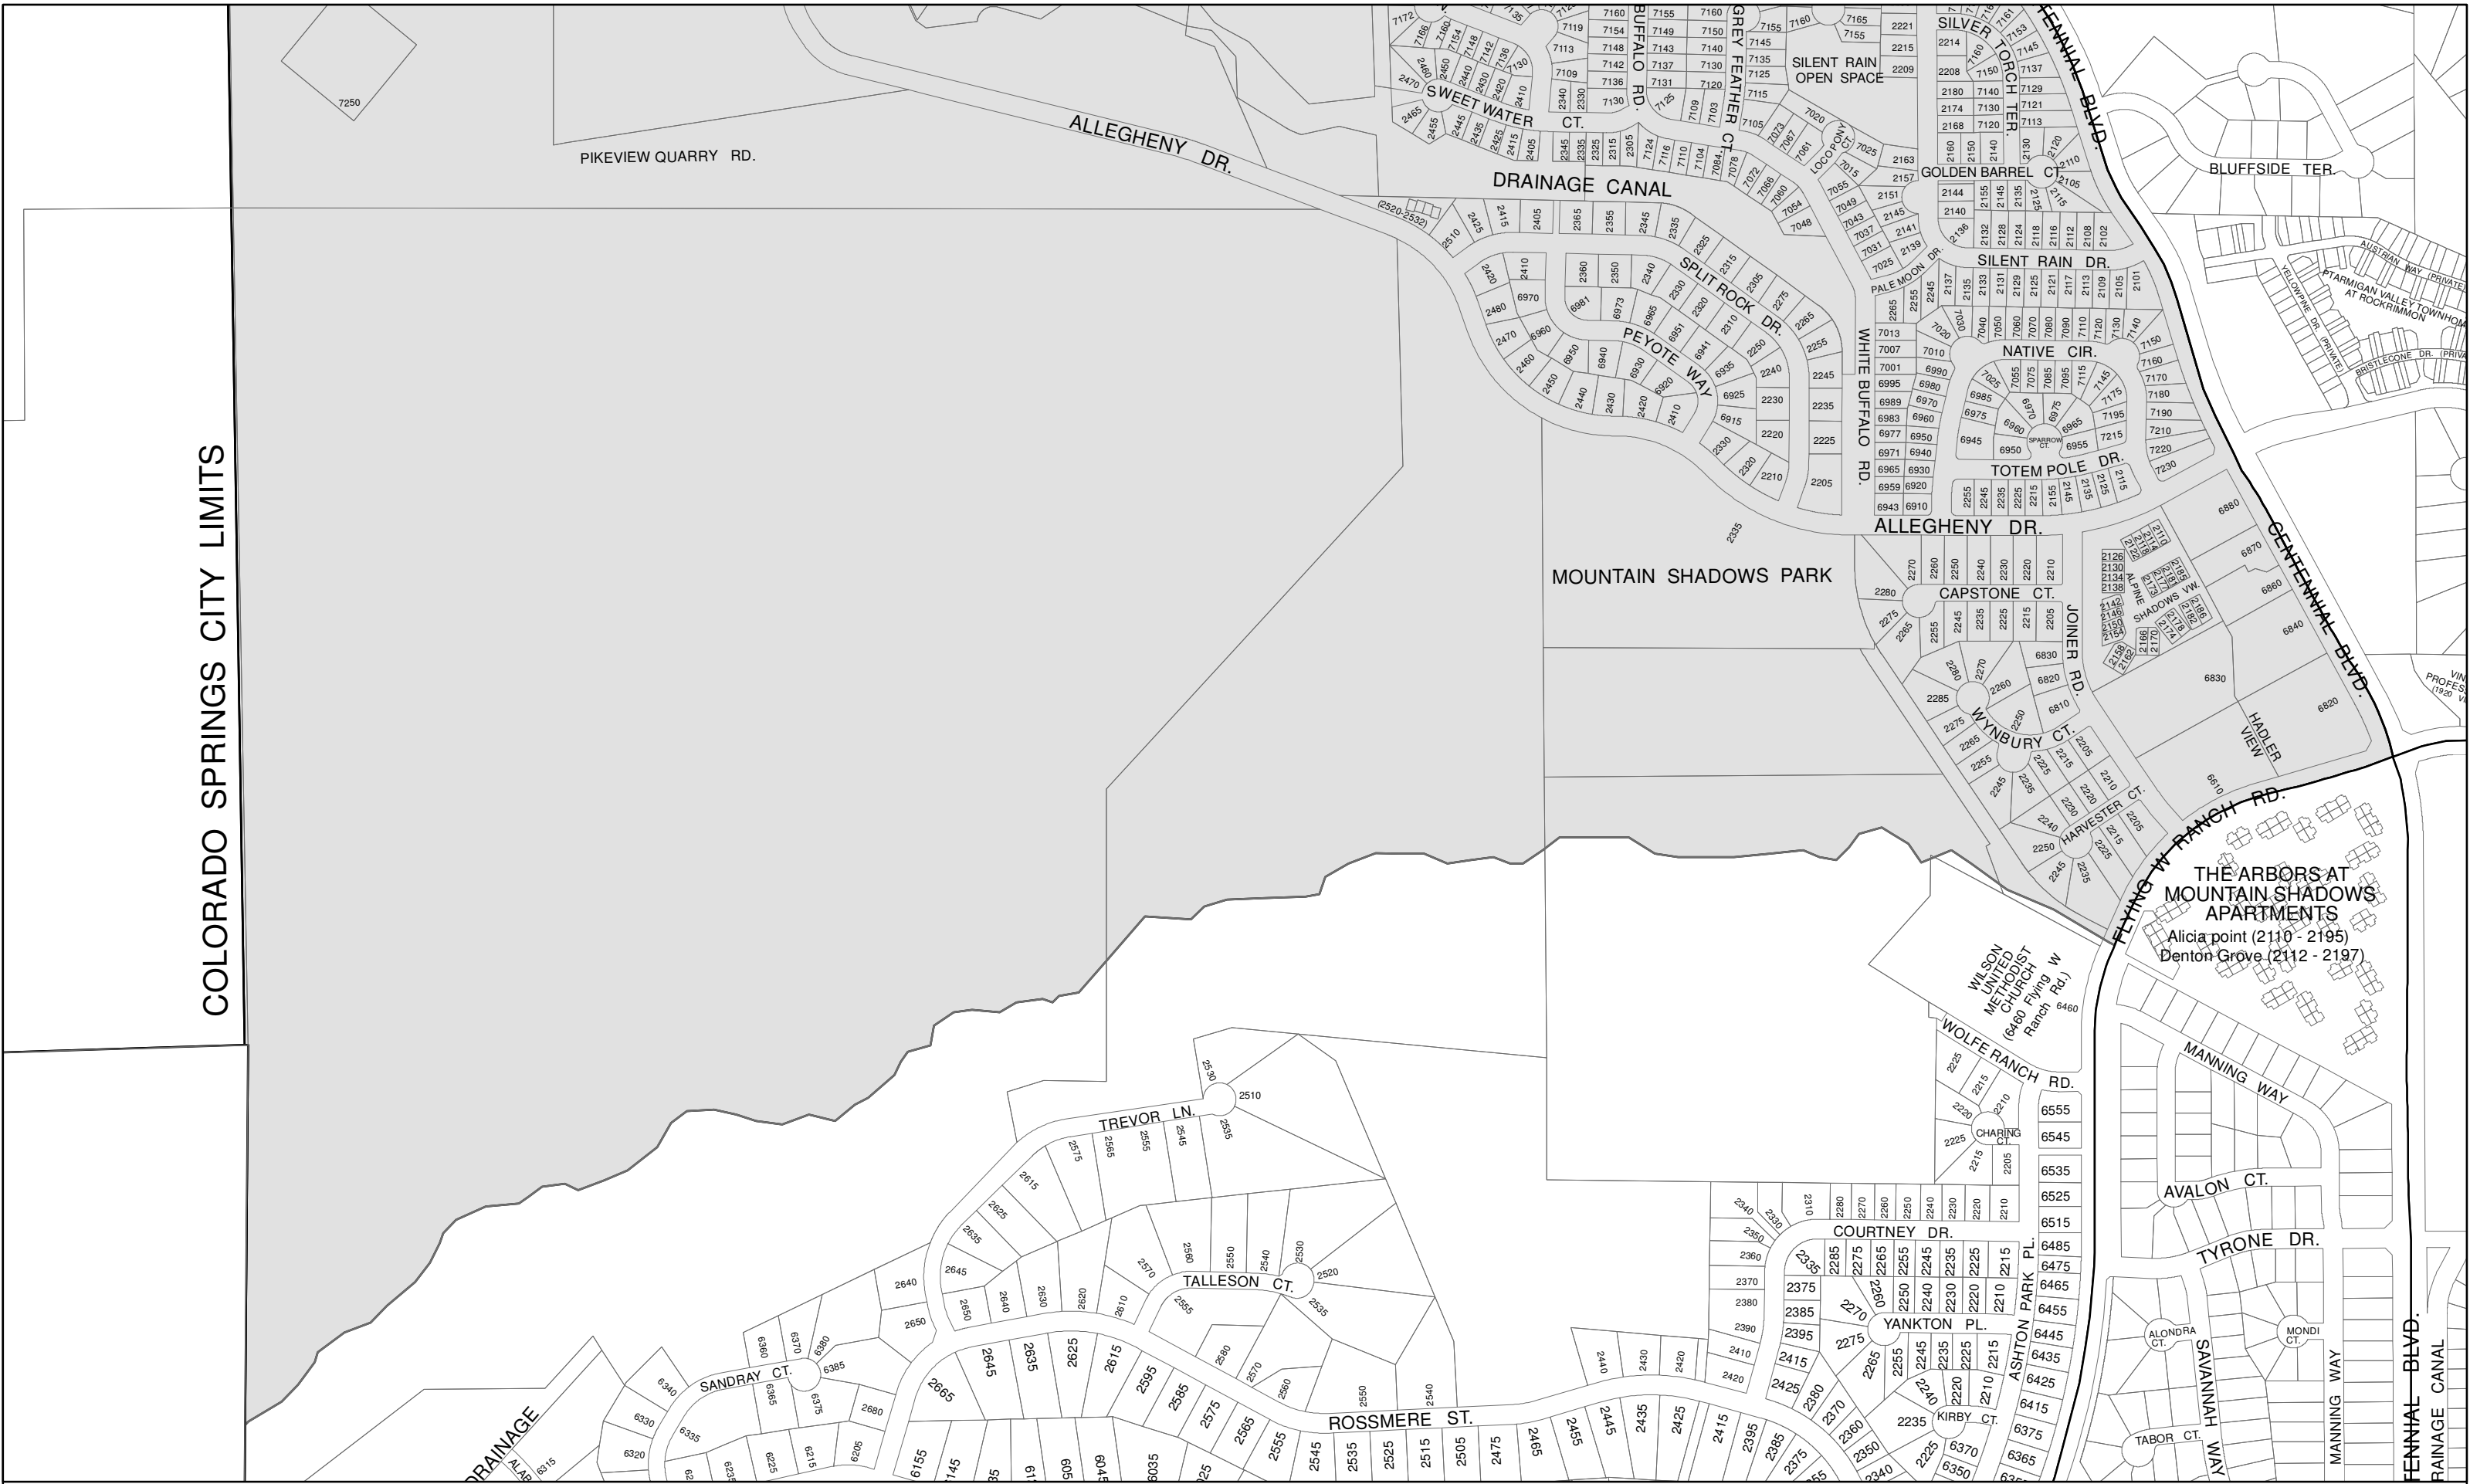

COLORADO SPRINGS CITY LIMITS

Scale: 1:5,400
Date: May, 2015

Precinct 101
El Paso County, Colorado

This precinct is in the following districts:
County Commissioner District 3
State Representative District 20
State Senate District 9